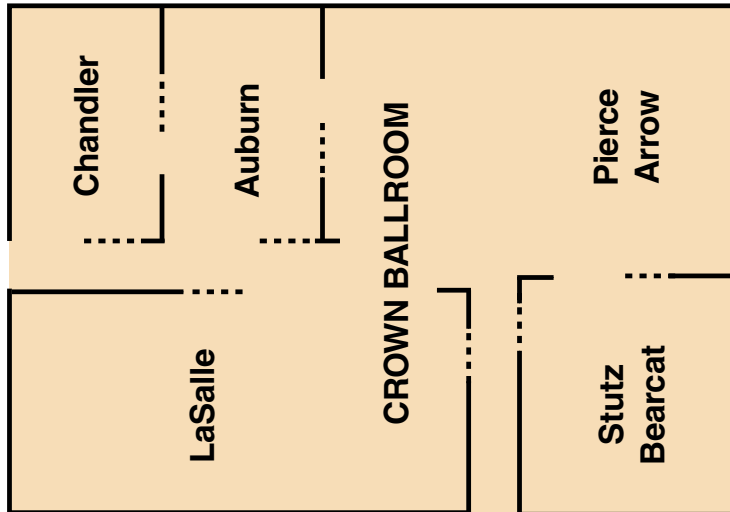

NEARBY RESTAURANTS

within 1/2 mile or less:

- Guiseppe's Italian Restaurant
- Subway
- Applebee's
- Eat 'n Park
- Fire Mountain

BEAVER FALLS, PENNSYLVANIA

FACILITY	Size	Sq. Feet	Ceiling Height	Capacity of Room		
				Theater	Classroom	Banquet
A: Stutz Bearcat	12' x 31'	651	9'	80	30	42
B: Pierce Arrow	35' x 39'	1365	9'	150	60	100
C: Auburn	24' x 33'	792	9'	80	36	42
D: Chandler	14' x 32'	448	9'	40	18	24
E: LaSalle	24' x 38'	912	9'	100	36	60
Crown Ballroom	72' x 65'	4680	9'	500	180	400
B + C	59' x 33'	1947	9'	230	96	142
B + C + D	72' x 33'	2376	9'	270	114	166
Hudson Room	12' x 26'	312	7'3"	30	--	--
Board Room	31' x 22'	682	7'3"	90	36	60
Courtyard	25' x 40'	1000	40'	--	--	120