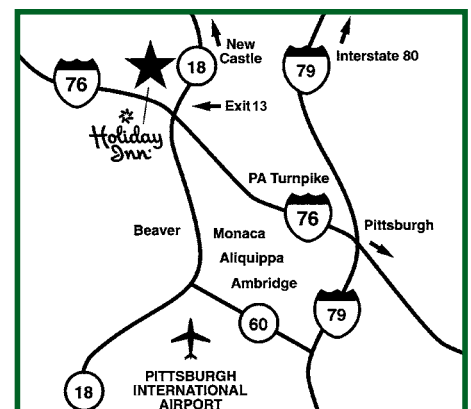

NEARBY RESTAURANTS

within 1/2 mile or less:

- Guiseppe's Italian Restaurant
- Subway
- Applebee's
- Eat 'n Park
- Fire Mountain